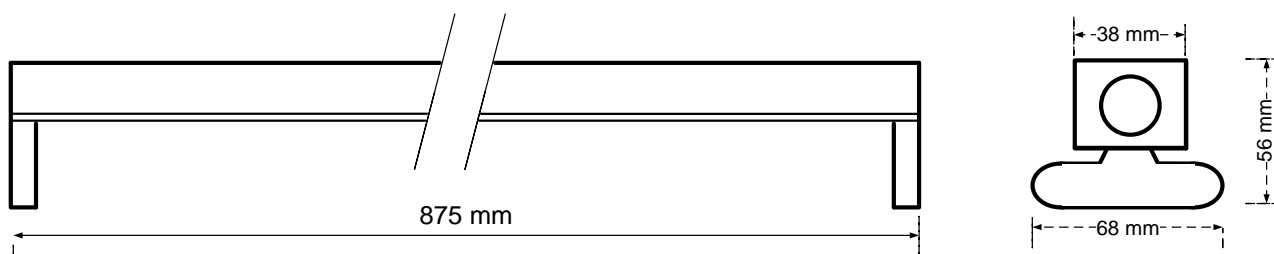

805-221

General Information

Order Code	805-221
Product Description	CYFELCO B T5 2X21 DALI
Application	Offices, shops, educational and public centres, etc.
Installation	Ceiling Surface Mounted Luminaire
Luminaire type	Slim Line Batten for T5 Lamps
Light Source	T5 Fluorescent Tube
Number of light sources	2 pcs (not included)
Gear	Vossloh-Schwabe DALI Electronic Ballast (HF)
Dimming	Dimmable
Standards	2014/30/EU Electromagnetic Compatibility Directive 2014/35/EU Low Voltage Directive
CE mark	Yes
Warranty	X years

Electrical Data

Lamp Power	21 W
Input voltage	220-240 V
Input Frequency	50-60 Hz
Protection class	Class I

Mechanical Characteristics

Housing Material	Sheet steel 0,5mm
Surface Finish	White powder coating (RAL 9003)
Ingress protection code	IP 20 [Finger-protected]
Mechanical impact protection code	IK03
Dimensions LxWxH	875x38x56mm

Logistics

Packing	1 pc per resistant carton
Net weight	xx kg
Gross weight	xx kg
Volume	Xx m ³

Dimensional Drawing

ELMASCO INDUSTRIES S.A.

Head Office : 44 K. Palama, 14343 N. Chalkidona, Athens, Greece

Production Plant : Ag. Adrianos, 21100 Nafplio, Greece